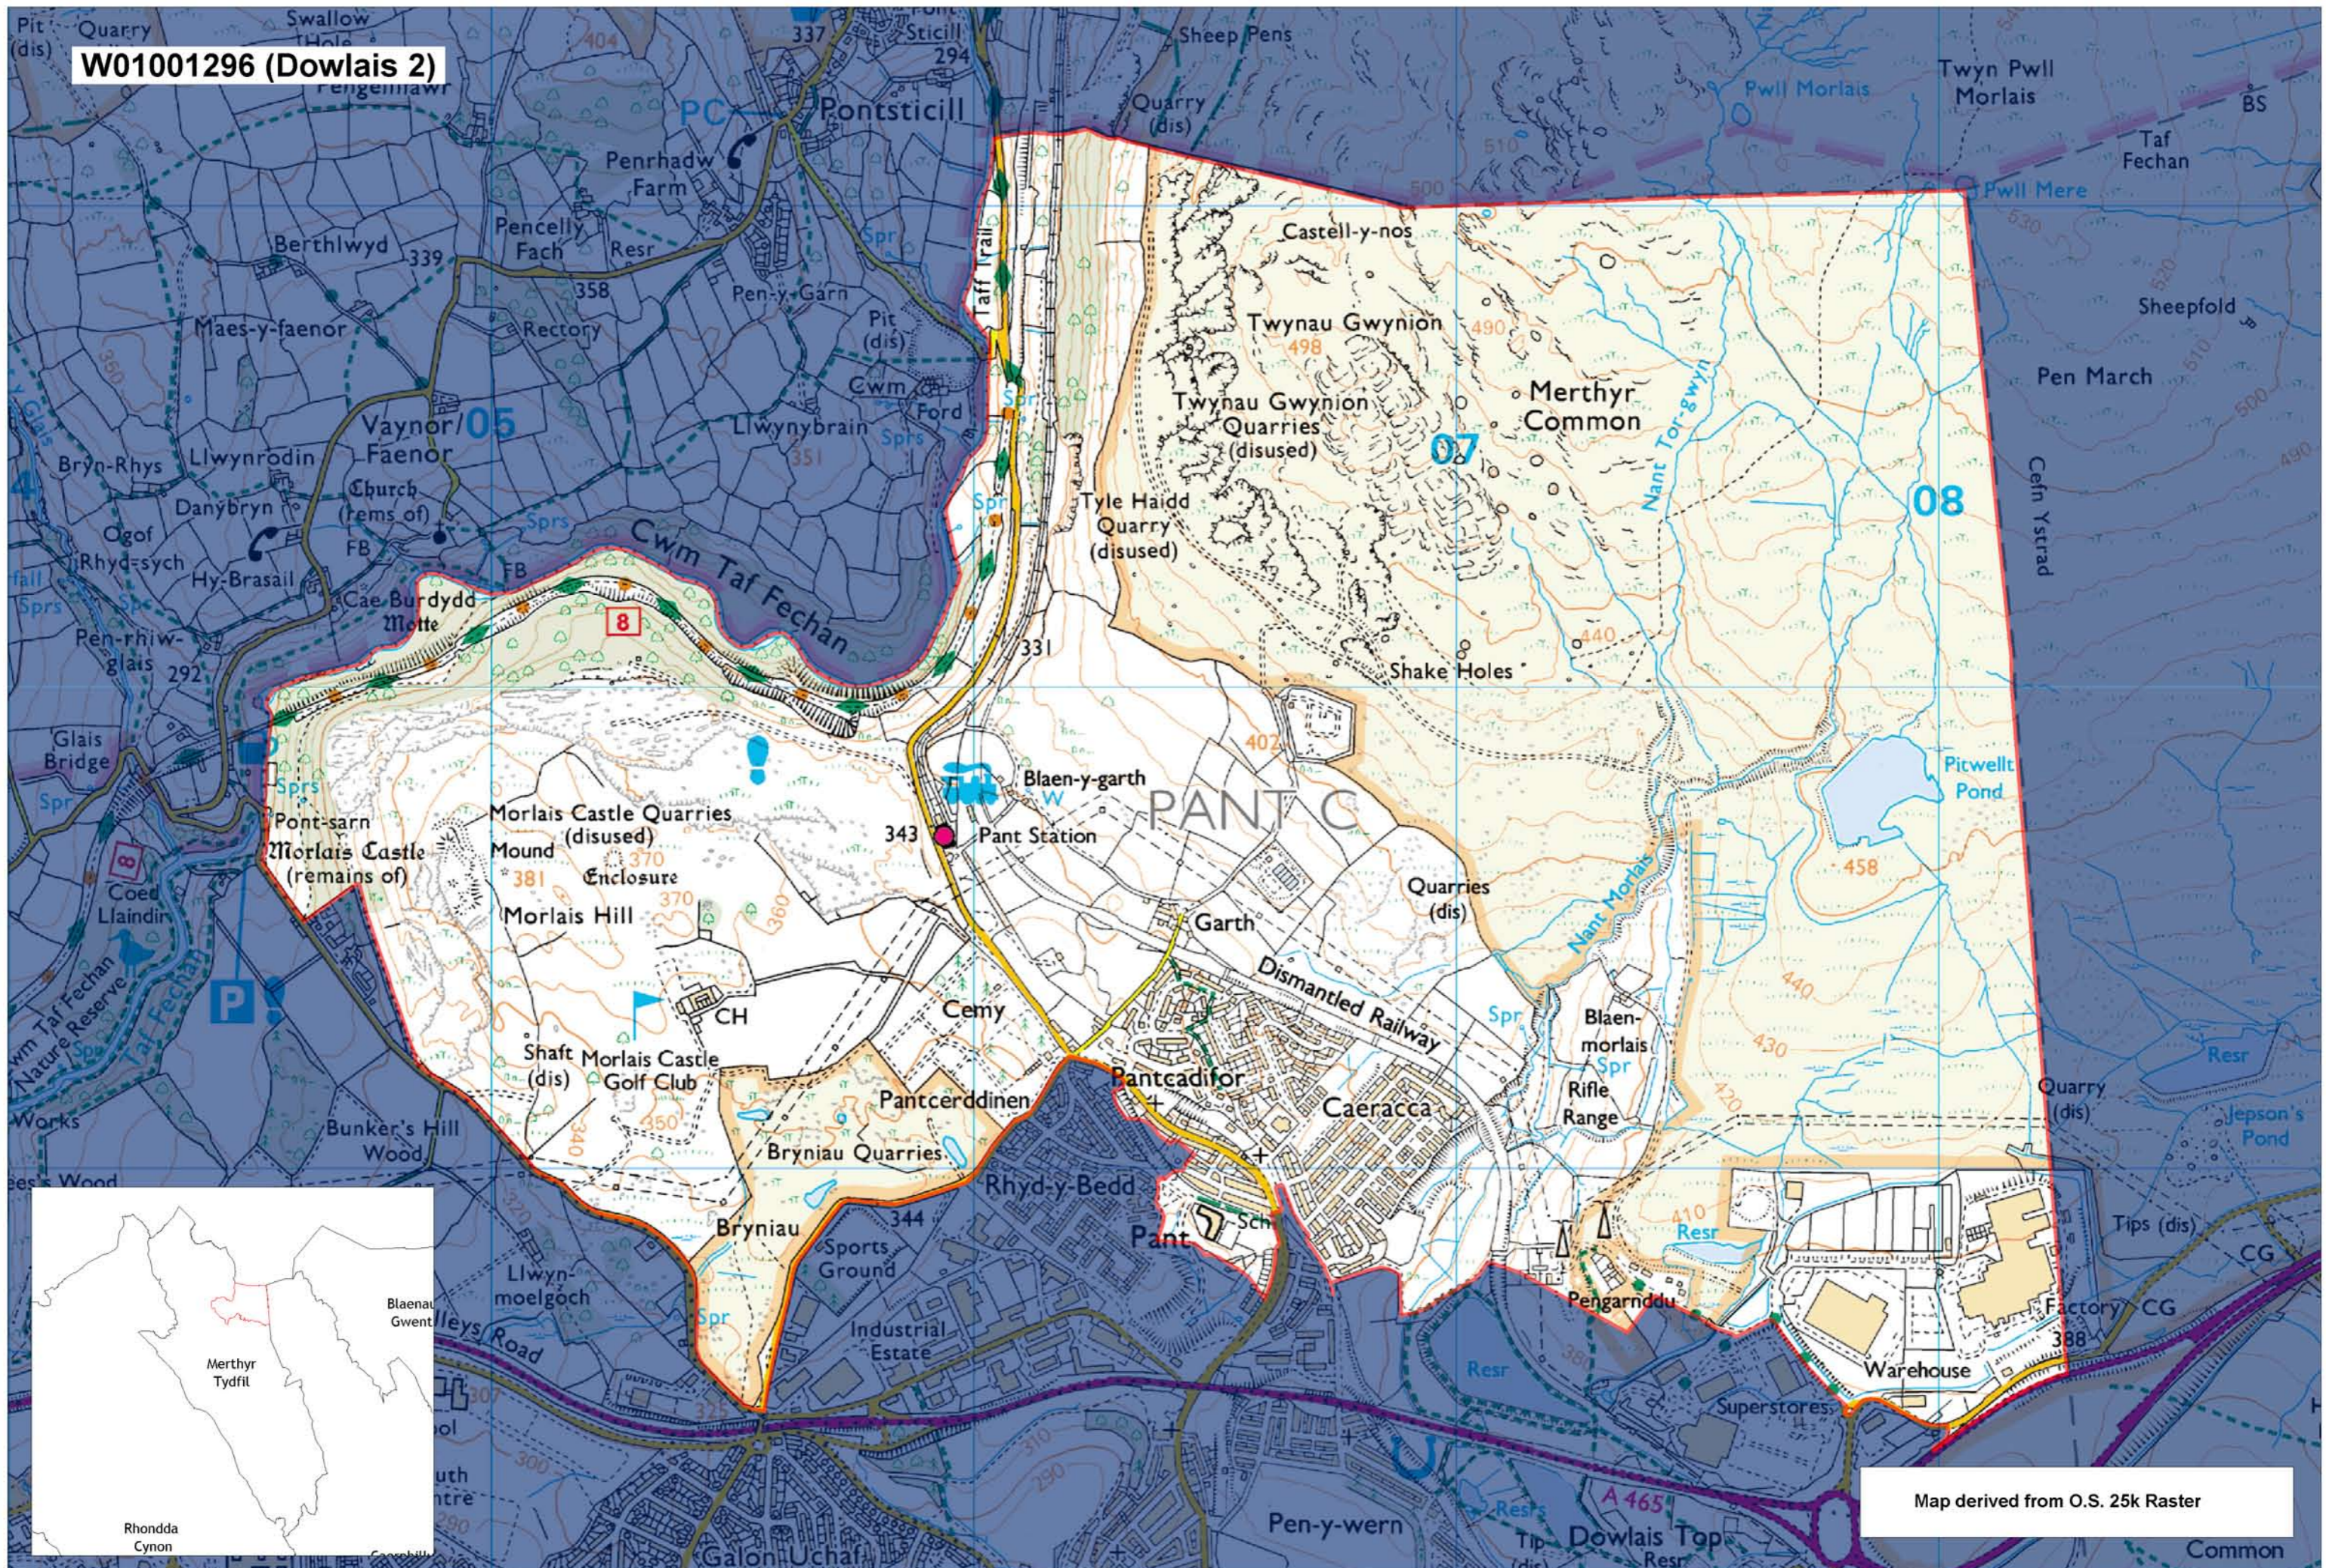

W01001296 (Dowlais 2)

Map derived from O.S. 25k Raster